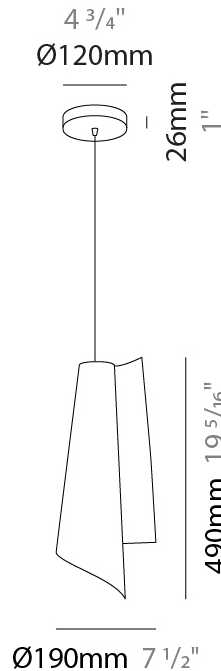

VELA SUSPENSION

D61084-

base number   Finish
Options

1. To build a product code in our configurator select the specify button on the base model # product page
2. To build a manual product code on this datasheet choose from the options listed below in blue font and add the suffix to the base model #

GENERAL

Series: Vela
Partner: Linea Zero
Division: Design
Installation: Suspension
Product Type: Pendant
Mounting Location: Ceiling

PHYSICAL

Shape: Abstract
Diameter (mm): 190
Diameter (in): 7 1/2
Height (mm): 490
Height (in): 19 5/16
Max. Overall Height (mm): 2516
Max. Overall Height (in): 99
Diffuser: Polilux™ Shade - See Finish Options
[Fixture Finish: WHI / SIL / NGD / COP / PKM](#)
Fixture Material: Polilux™/ Metal holder
Primary Material: Non-Static Polilux
Cable Details: 2000 mm cable included.

ELECTRICAL

Number of Lamps: 1
Lamp Type: LED Retrofit
Bulb Included: Bulb Not Included
Max. Wattage Per Lamp (W): 7
Lamp Base: E26
Input Voltage (V): 120
Upon Request: 277Vac / GU24

LED

OPTICAL

RATINGS AND CERTIFICATIONS

Certified By: Certified for North American Standards
IP rating: IP20

PROJECT	_____
TYPE	_____
SPECIFIER	_____
QUANTITY	_____
DATE	_____