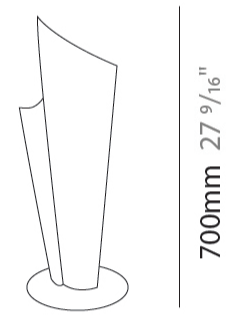

PROJECT	_____
TYPE	_____
SPECIFIER	_____
QUANTITY	_____
DATE	_____

VELA PORTABLE

D64057-

base number   Finish
Options

1. To build a product code in our configurator select the specify button on the base model # product page
2. To build a manual product code on this datasheet choose from the options listed below in blue font and add the suffix to the base model #

GENERAL

Series: Vela
Partner: Linea Zero
Division: Design
Installation: Portable
Product Type: Table
Mounting Location: Table

PHYSICAL

Shape: Abstract
Diameter (mm): 270
Diameter (in): 10 ⁵/₈
Height (mm): 700
Height (in): 27 ⁹/₁₆
Diffuser: Polilux™ Shade - See Finish Options
Fixture Finish: WHI / SIL / NGD / COP / PKM
Fixture Material: Polilux™/ Metal holder
Primary Material: Non-Static Polilux

ELECTRICAL

Number of Lamps: 1
Lamp Type: LED Retrofit
Bulb Included: Bulb Not Included
Max. Wattage Per Lamp (W): 7
Lamp Base: E26
Input Voltage (V): 120
Upon Request: 277Vac / GU24

LED

OPTICAL

RATINGS AND CERTIFICATIONS

Certified By: Certified for North American Standards
IP rating: IP20

Ø270mm 10 ⁵/₈"