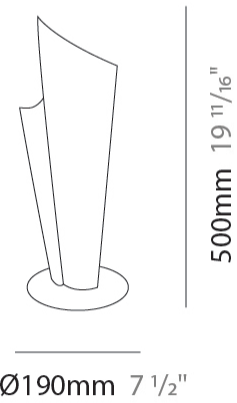

PROJECT
TYPE
SPECIFIER
QUANTITY
DATE

VELA PORTABLE

D64056-

base number Finish
Options

1. To build a product code in our configurator select the specify button on the base model # product page
2. To build a manual product code on this datasheet choose from the options listed below in blue font and add the suffix to the base model #

GENERAL

Series: Vela
Partner: Linea Zero
Division: Design
Installation: Portable
Product Type: Table
Mounting Location: Table

PHYSICAL

Shape: Abstract
Diameter (mm): 190
Diameter (in): 7 1/2
Height (mm): 500
Height (in): 19 11/16
Diffuser: Polilux™ Shade - See Finish Options
Fixture Finish: WHI / SIL / NGD / COP / PKM
Fixture Material: Polilux™/ Metal holder
Primary Material: Non-Static Polilux

ELECTRICAL

Number of Lamps: 1
Lamp Type: LED Retrofit
Bulb Included: Bulb Not Included
Max. Wattage Per Lamp (W): 7
Lamp Base: E26
Input Voltage (V): 120
Upon Request: 277Vac / GU24

LED

OPTICAL

RATINGS AND CERTIFICATIONS

Certified By: Certified for North American Standards
IP rating: IP20